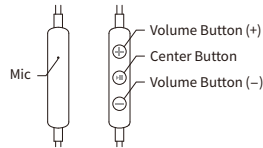

Using Remote Controller

Function of the Center Button

▶/|| Play / Pause	Press once
▶▶ Next	Press twice
◀◀ Previous	Press 3 times
↓ Start Voice Assist	Press once and hold
Pick up call / Hang up	Press once
Call rejection	Press once and hold

※Depends on connected device, OS or APP, operations may not work properly or no functions. Please operate on your device, if you meet these situations.

Product Specification

Type of Driver Unit	Dynamic
Size of Driver Unit	φ7.5m
Output Sound Pressure Level	102±2dB/mW
Frequency Range	10Hz-40,000Hz
Impedance	17Ω
Resolution/Sampling rate	24bit / 384kHz (Max)
Connector	USB-C connector
Cable Length	Approx. 120cm (Y-style)
Weight (w/cable)	Approx. 21g

Supported

● Devices equipped with USB Audio Class 1.0,2.0,USB-C interface Smartphone or tablet (Android OS 9.0 or later, iOS 17.0 or later, iPadOS 16.4 or later), computer (macOS 10.15 or later, Windows 10 or later)

※ This product does NOT guarantee working with all USB-C interface devices.

● Product names and company names mentioned herein are trademarks or registered trademarks of the respective owners. ● TM, ®, and © marks are omitted herein. ● Images used herein are for explanation and may not be accurate. ● radius co., ltd. holds copyright of this document. No part of this document may be copied, reproduced, modified, or transmitted in any form or by any means without the prior written permission of radius co., ltd. ● radius co., ltd. shall hold no responsibility to results arising from following the instructions described herein. ● If this document is unclear, contains mistakes or is missing information, contact the dealer from which you purchased the product. ● The information of this document is subject to may change without prior notice. ● The specifications and exterior of this product are subject to change without prior notice.

困った時には

ラディウステクニカルサポートへお問い合わせください。

● WEBからのお問い合わせ
<https://www.radius.co.jp/contact/audio/>

● お電話でのお問い合わせ
受付時間: 10:00 ~ 18:00 (土日・祝日除く)

フリーダイヤル **0120-09-5587**