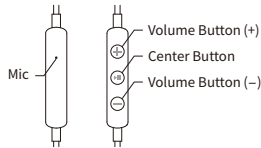

Using Remote Controller

Function of the Center Button

▶/|| Play / Pause	Press once
▶▶ Next	Press twice
◀◀ Previous	Press 3 times
↓ Start Voice Assist	Press once and hold
Pick up call / Hang up	Press once
Call rejection	Press once and hold

※Depends on connected device, OS or APP, operations may not work properly or no functions. Please operate on your device, if you meet these situations.

Product Specification

Type of Driver Unit	Dynamic
Size of Driver Unit	φ7.5m
Output Sound Pressure Level	101±2dB/mW
Frequency Range	20Hz-20,000Hz
Impedance	17Ω
Resolution/Sampling rate	24bit / 96kHz(Max)
Connector	USB-C connector
Cable Length	Approx. 120cm (Y-style)
Weight (w/cable)	Approx. 16g

Supported

- Devices equipped with USB Audio Class 1.0, USB-C interface Smartphone or tablet (Android OS 9.0 or later, iOS 17.0 or later, iPadOS 16.4 or later), computer (macOS 10.15 or later, Windows 10 or later)

※ This product does NOT guarantee working with all USB-C interface devices.

- Product names and company names mentioned herein are trademarks or registered trademarks of the respective owners. ● TM, ®, and © marks are omitted herein. ● Images used herein are for explanation and may not be accurate. ● radius co., ltd. holds copyright of this document. No part of this document may be copied, reproduced, modified, or transmitted in any form or by any means without the prior written permission of radius co., ltd. ● radius co., ltd. shall hold no responsibility to results arising from following the instructions described herein. ● If this document is unclear, contains mistakes or is missing information, contact the dealer from which you purchased the product. ● The information of this document is subject to may change without prior notice. ● The specifications and exterior of this product are subject to change without prior notice.

困った時には

ラディウステクニカルサポートへお問い合わせください。

- WEBからのお問い合わせ
  <https://www.radius.co.jp/contact/audio/>

- お電話でのお問い合わせ
  受付時間: 10:00 ~ 18:00 (土日・祝日除く)

フリーダイヤル **0120-09-5587**